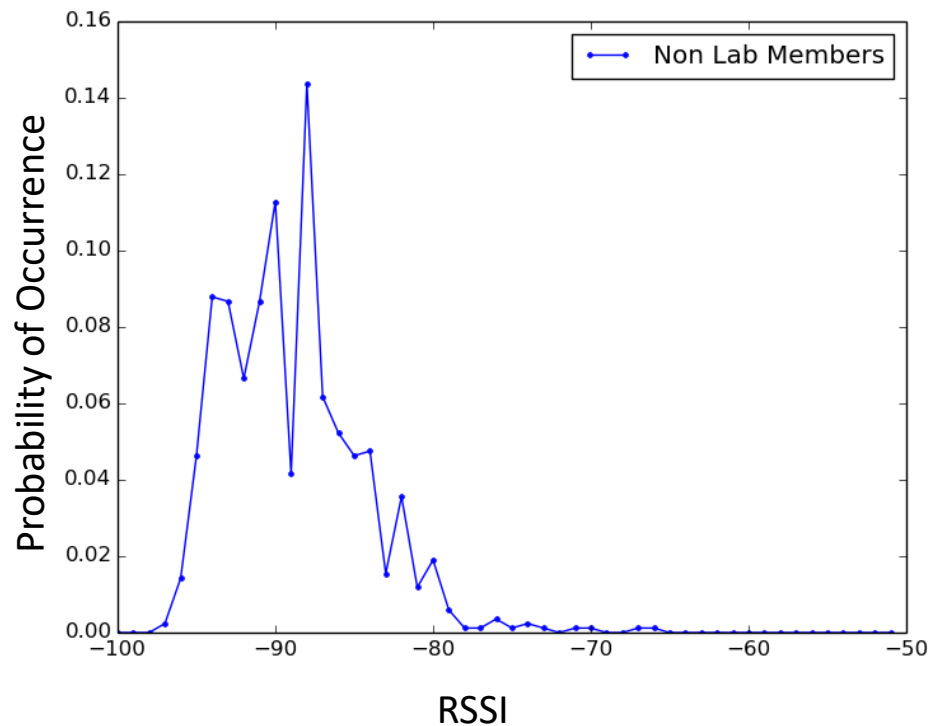

Challenges

How bad is RSSI in practice?