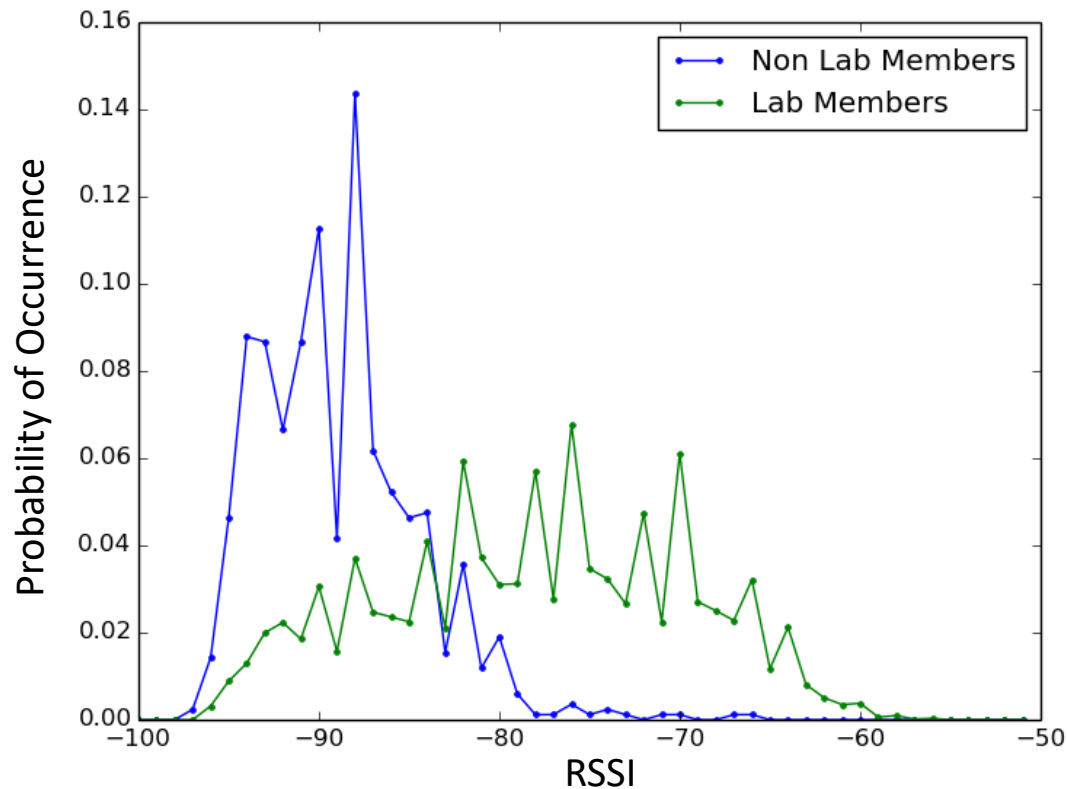

Challenges

How bad is RSSI in practice?