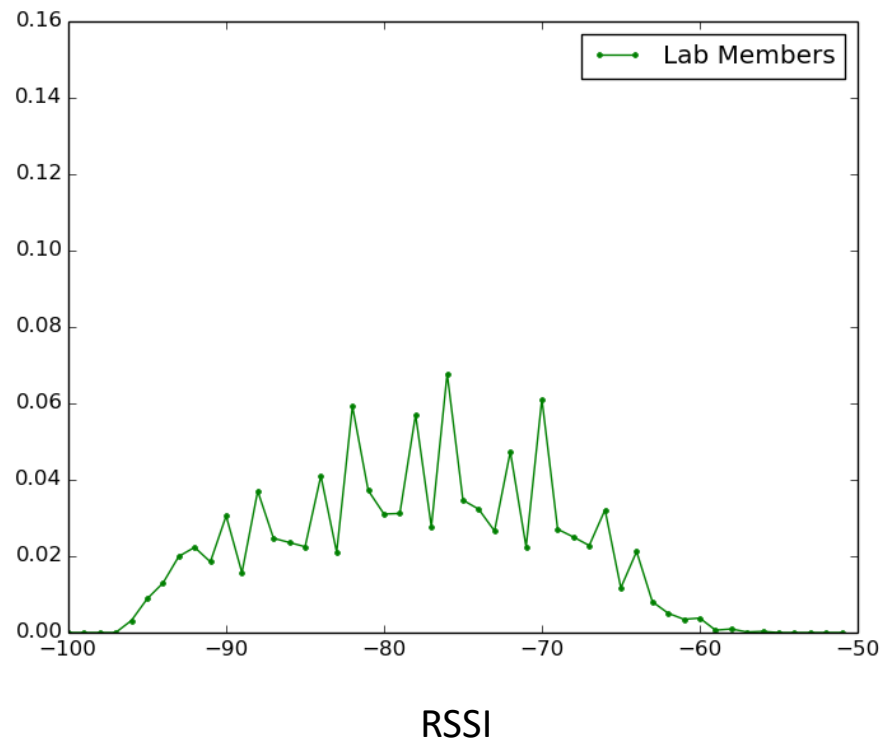

Challenges

How bad is RSSI in practice?